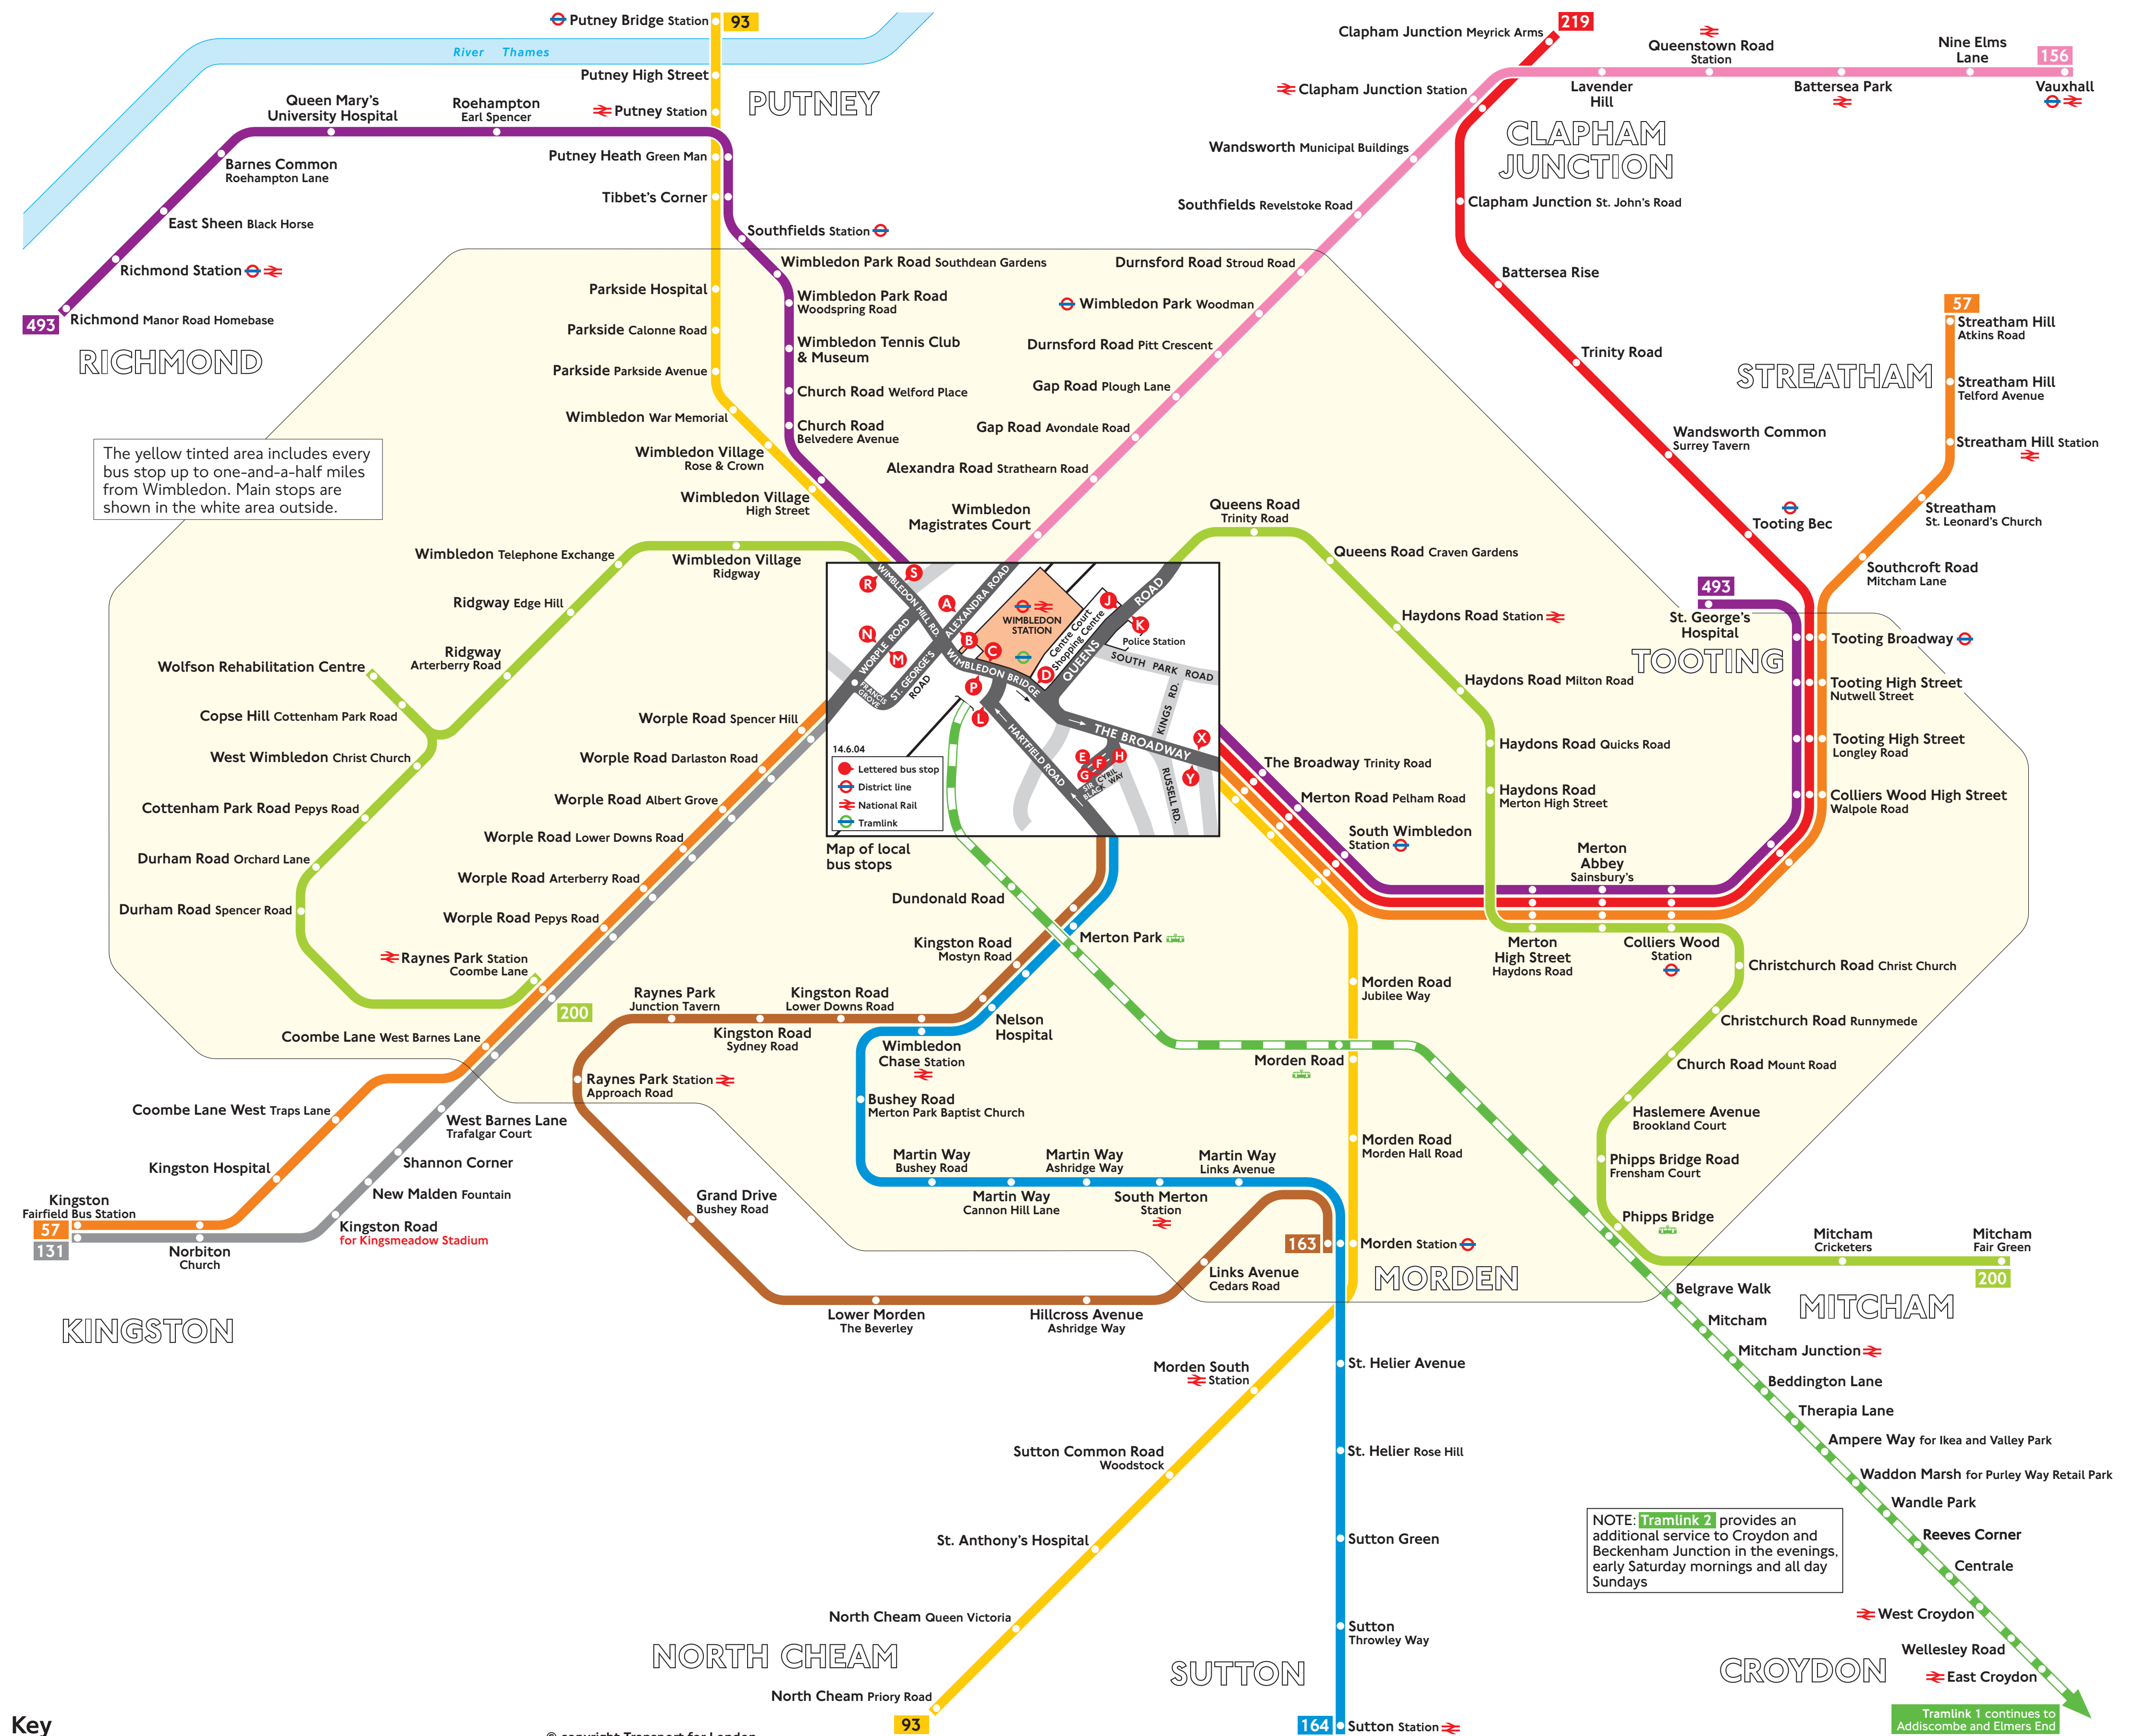

Bus and Tram services from Wimbledon

NOTE: Tramlink 2 provides an additional service to Croydon and Beckenham Junction in the evenings, early Saturday mornings and all day Sundays

Key

- 156 Daytime routes in black
- N87 Night buses in blue
- 1 Tram route in green
- Red names indicate place of interest
- Red discs show the bus stop you need for your chosen bus service. The disc appears on the top of the bus stop in the street (see map of town centre in centre of diagram).

Route finder

Bus service	Towards	Bus stops
57	Kingston	● ● ● ● ●
	Streatham Hill	● ● ● ● ●
93	North Cheam	● ● ● ● ●
	Putney Bridge Station	● ● ● ● ●
131	Kingston	● ● ● ● ●
156	Vauxhall	● ● ● ● ●
163	Morden	● ● ● ● ●
164	Sutton	● ● ● ● ●
200	Mitcham	● ● ● ● ●
	Raynes Park	● ● ● ● ●
219	Clapham Junction	● ● ● ● ●
493	Richmond	● ● ● ● ●
	St. George's Hospital	● ● ● ● ●

Night bus

Bus service	Towards	Bus stops
N87	Aldwych	● ● ● ● ●
	Kingston	● ● ● ● ●

Trams

Tram service	Towards	Tram stop
1	Croydon and Elmers End	Platform 10 at Station

Tram service 2 provides an additional service from Wimbledon to Beckenham Junction during Monday to Saturday evenings and all day Sunday. These Trams do not serve Elmers End.

Destination	Bus/tram service	Stops
A		
Addiscombe	1	Platform 10 at station
Alexandra Road Strathearn Road	156 N87	● ● ● ● ●
Ampere Way for Ikea and Valley Park	1	Platform 10 at station
Arena	1	Platform 10 at station
B		
Barnes Common Roehampton Lane	493	● ● ● ● ●
Battersea Park	156	● ● ● ● ●
Battersea Rise	219	● ● ● ● ●
Beddington Lane	1	Platform 10 at station
Belgrave Walk	1	Platform 10 at station
Blackhorse Lane	1	Platform 10 at station

Destination	Bus/tram service	Stops
B		
Bushey Road Merton Park Baptist Church	164	● ● ● ● ●
C		
Christchurch Road Christ Church and Runnymede	200	● ● ● ● ●
Church Road Belvedere Avenue and Welford Place (Wimbledon)	493	● ● ● ● ●
Church Road Mount Road (Mitcham)	200	● ● ● ● ●
Clapham Junction Meyrick Arms and St. John's Road	219	● ● ● ● ●
Clapham Junction Station	156 219	● ● ● ● ●
Colliers Wood Station	57, 219 200	● ● ● ● ●
Colliers Wood High Street Walpole Road	493	● ● ● ● ●
Coombe Lane West Barnes Lane	57 131	● ● ● ● ●
Coombe Lane West Traps Lane	57	● ● ● ● ●
Durham Road Orchard Lane and Spencer Road	200	● ● ● ● ●
Durnsford Road Pitt Crescent and Stroud Road	156 N87	● ● ● ● ●
E		
East Croydon	1	Platform 10 at station
East Sheen Black Horse	493	● ● ● ● ●
Elmers End	1	Platform 10 at station
G		
Gap Road Avondale Road and Plough Lane	156 N87	● ● ● ● ●
Grand Drive Bushey Road	163	● ● ● ● ●
H		
Haslemere Avenue Brookland Court	200	● ● ● ● ●
Haydens Road Merton High Street, Milton Road, Quicks Road and Station	200	● ● ● ● ●
Hillcross Avenue Ashridge Way	163	● ● ● ● ●
K		
Kingston Fairfield Bus Station	57 131 N87	● ● ● ● ●
Kingston Hospital	57	● ● ● ● ●
Kingston Road for Kingsmeadow Stadium	131 N87	● ● ● ● ●
Kingston Road Lower Downs Road and Sydney Road	163	● ● ● ● ●
Kingston Road Mostyn Road	163, 164	● ● ● ● ●
L		
Lavender Hill	156	● ● ● ● ●
Lebanon Road	1	Platform 10 at station
Links Avenue Cedar Road	163	● ● ● ● ●
Lower Morden The Beverley	163	● ● ● ● ●
M		
Martin Way	164	● ● ● ● ●